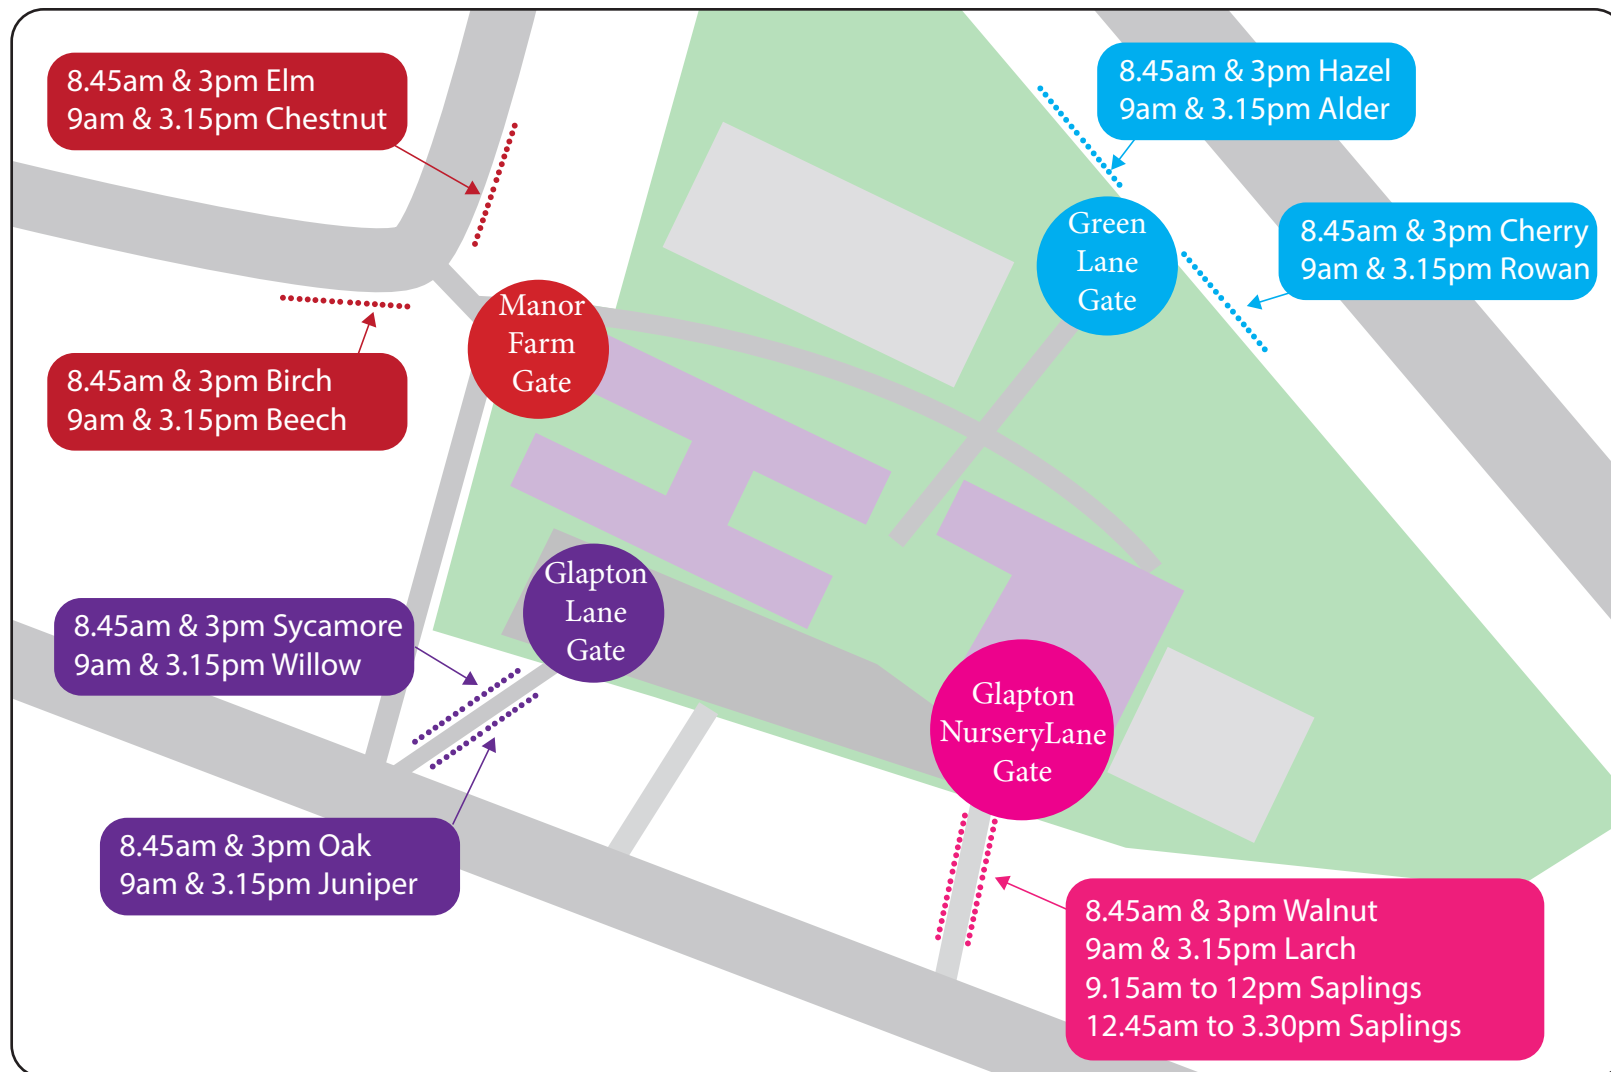

Glapton Academy

September 2020

In order to minimise the risk of transmitting COVID-19, please drop and pick up your children from the indicated gate and line up on the indicated dotted lines.

In line with the current government guidance, please socially distance outside the school gates when dropping and collecting children.